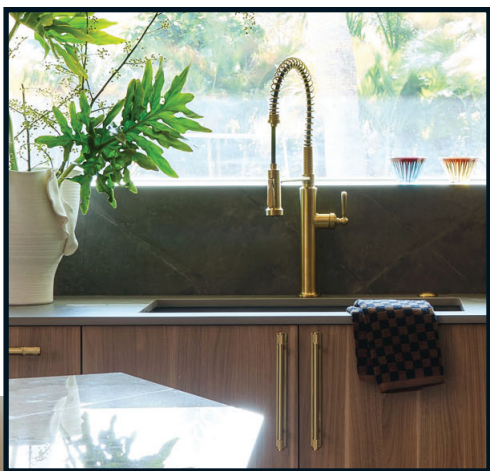

Unexpected Angles

“A kitchen no longer needs to start with what’s required, but rather with what’s possible,” says Boca Raton-based designer Leanne Yarn-Alcalay of Yarn Design Associates. “I was inspired to create a gathering space that functions like a kitchen but doesn’t *feel* like one.” The room’s pièce de résistance—an avant-garde triangular island—breaks with convention. “Angling the slab felt more organic in form,” says the designer, who leaned into the sculptural silhouette, paired with metallic appliances and accessories, to bring living room-like glamour to the space. And to the glimmering leaf-inspired lighting installation, we raise a Champagne toast. ✦

YARN DESIGN ASSOCIATES' KITCHEN

The asymmetrical island blends two Cosentino Dekton stones to create a graphic effect. Metallic accents, like the brushed-brass Kohler faucet (inset), dress the space for evening entertaining.

SEE THE ENTIRE HOUSE

VERANDA thanks its 2026 Kips Bay Decorator Show House Palm Beach sponsors: Cosentino, Kohler, Morris & Co., Perennials and Sutherland, and York Wallcoverings. For a look at every room, scan this code or visit veranda.com/kips-bay-decorator-show-house-palm-beach.